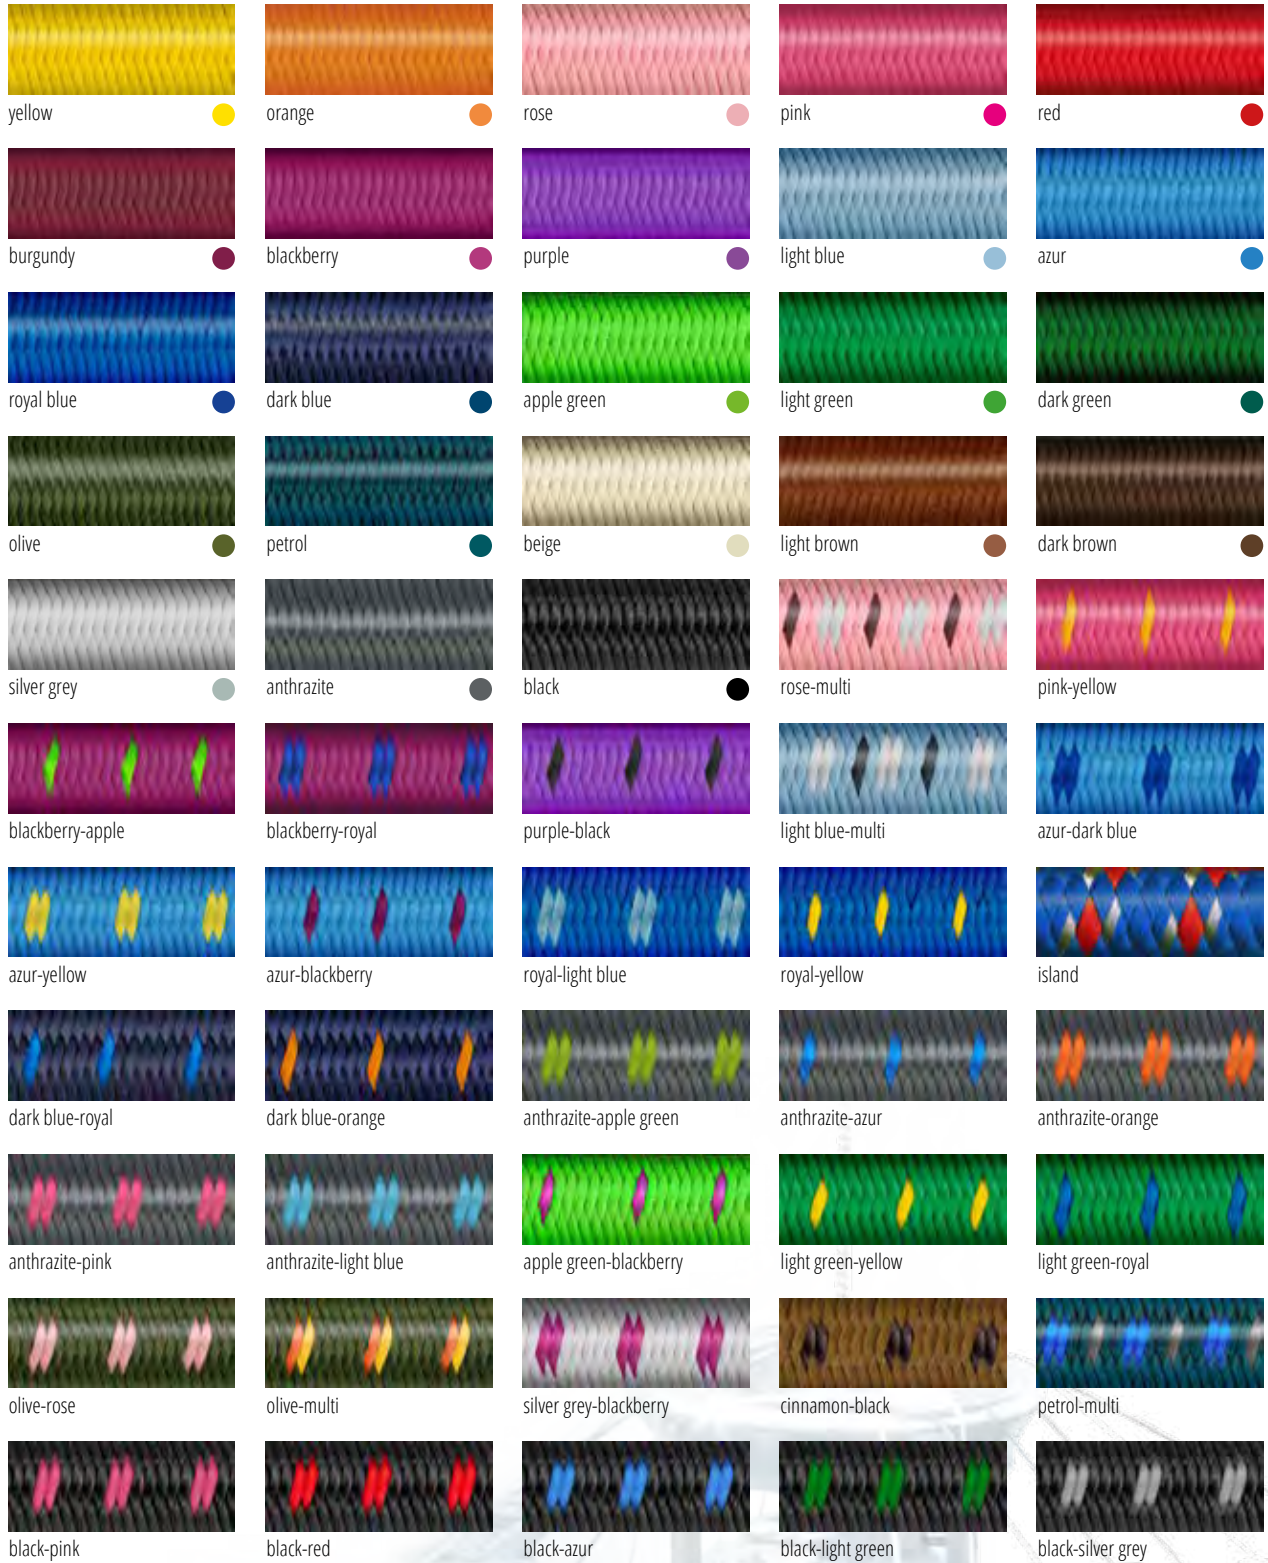

NYLON WEAVE

fine

Colors in printed media may deviate from the original.

NUBUCK-WRAPPED GRIPS

STARLINE

Nubuk starline gold

Nubuk starline silver

PATENT LEATHER

red

dark blue

burgundy

black

LEATHER

Colors in printed media may deviate from the original.